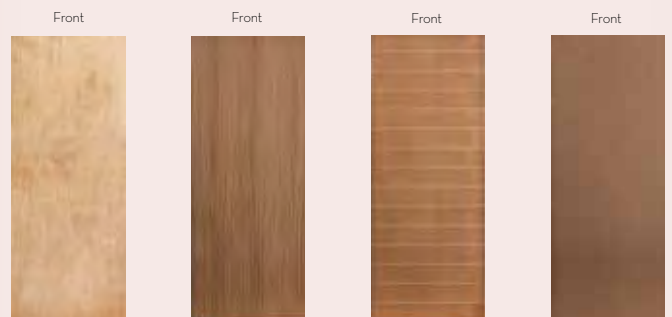

new and improved

INTERIOR PRINTED DOORS

- 1** Oak Print
LD PROAKLIO
- 1** Sapele Print
LD PRSAPLIO
LD PRSAPLIO762
HD PRSAPSSIO
- 1** Cherry Print
LD PRCHELIO
- 1** Babinga Print
LD PRBABLIO

new and improved

INTERIOR VENEER AND HARDBOARD DOORS

- 1** Commercial Veneer
LD VNCOMLIO
MD VNCOMMI2
HD VNCOMFS2
- 1** Sapele Veneer
LD VNSAPLIO
MD VNSAPMI2
HD VNSAPFS2
- 1** Horizontal Hardboard
LD HBHRZLIO
- 1** Standard Hardboard
LD HBSTDLIO
MD HBSTDMI2
HD HBSTDHI2
HD HBSTDFSO