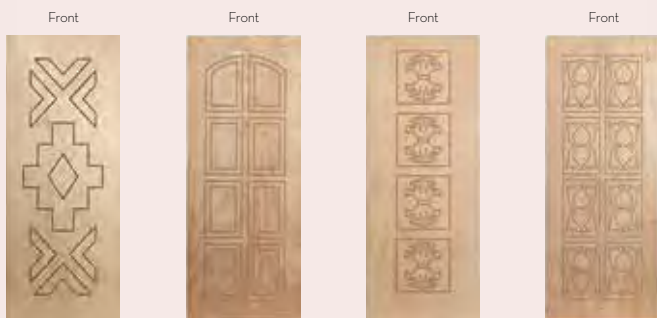

WOOKEYS

FLOORING & HARDWARE

Doors

new and improved

INTERIOR DEEP MOULDED DOORS

- 1** Classique
LD EBCSSLIO
LD EBCSSLIO762
HD EBCSSH0
- 1** Canterbury
LD EBCTBLIO
LD EBCTBLIO762
HD EBCTBH0
- 1** Colonist
LD EBCLNLIO
LD EBCLNLIO762
HD EBCLNH0
- 1** Elegance
LD EBELGLIO
LD EBELGLIO762
HD EBELGH0

SECURITY DOORS

- 1** Quartz Full
MD BSQTZMSOFS
- 1** Quartz Half
MD BSQTZMSOHS
- 1** Sebastian Full
MD BSSBTMSOFS
- 1** Sebastian Half
MD BSSBTMSOHS

BERGSUN DOORS

- 1** Imbali
MD BSIBLMSO
- 1** Eight Panel Arched
MD BSEPAMSO
- 1** Ruby
MD BSRBYMSO
- 1** Melody
MD BSMLDMSO